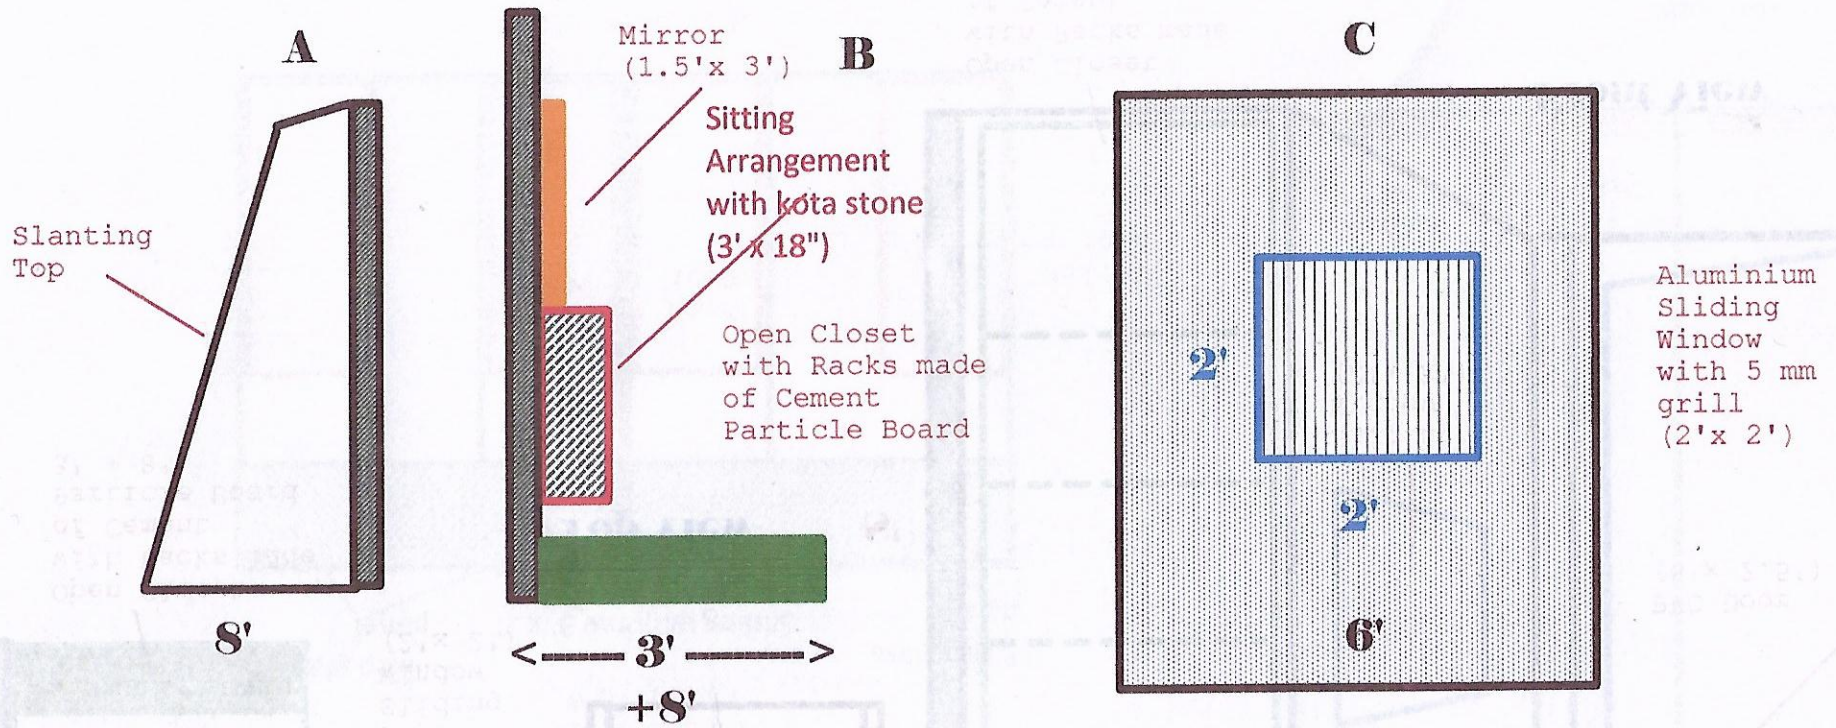

Schematic Sketch of Janitor Closet (Not to scale)

- Electric :-**
 1 LED point
 1 Fan point
 1 6A switch & socket